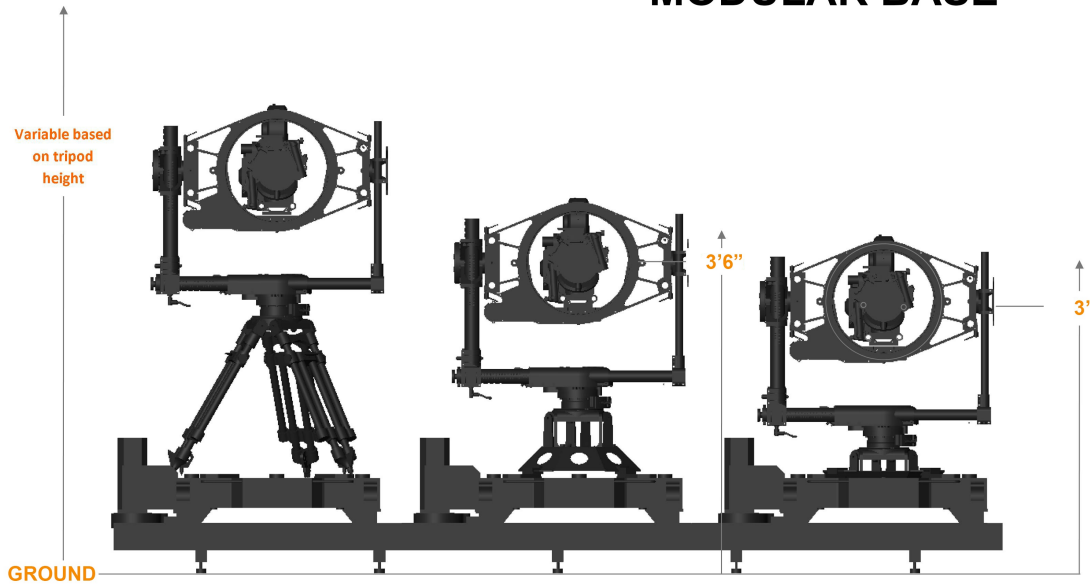

CAMERACONTROL

MODULAR BASE

Operating Envelope

Maximum Fixed Height	Variable based on tripod height
Lowest Fixed position	3ft (.91m)

Rig Dimensions (for clearances)

Modula height	Variable based on configuration
Modula length	3ft 5in (1.04m)
Modula width	2ft 4in (.70m)

Rig Performance

Axis	Range of Travel	Maximum Speeds
Track	As required in 10ft (3m) Lengths	11ft (3.5m) per second custom options up to 16ft (5m)/sec
Tilt	Unlimited	120 degrees per second
Pan	Unlimited	120 degrees per second