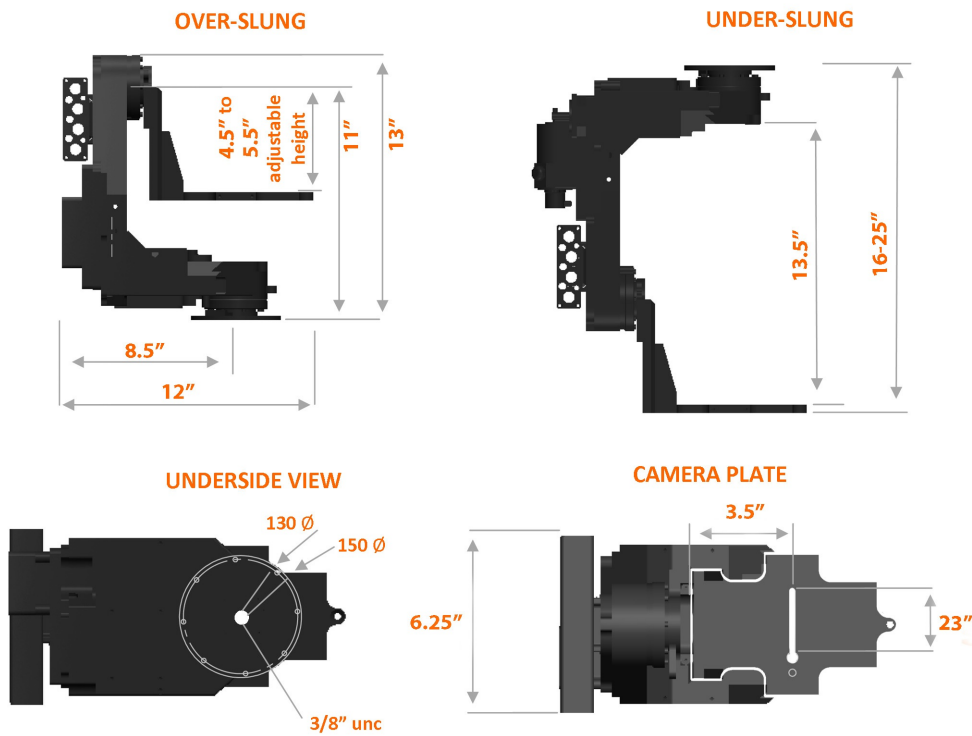

## SFH-50

### Information

Head Weight	12lbs (5kg)
Maximum Payload	28lbs (13kg)
Maximum Speed	60°
Maximum Acceleration	60°/sec
Dimensions	13"x12"x6.5"
Range of Motion	360°
Supply Voltage	24 volts (15v-15v Battery)
Zoom and Focus	As required