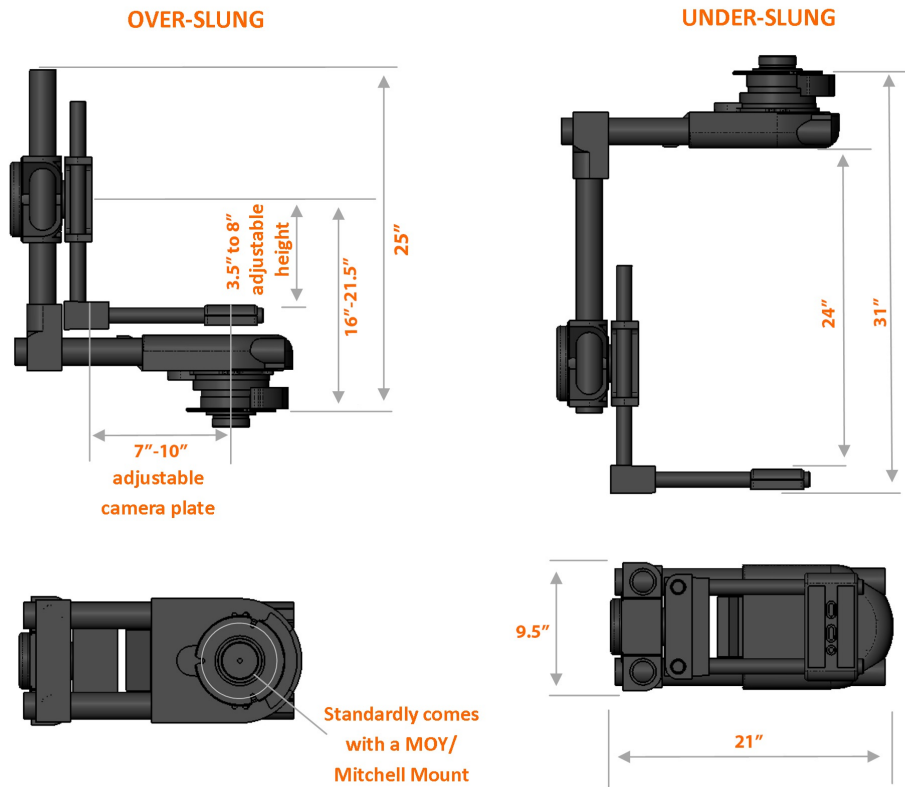

CAMERA CONTROL

ULTIHEAD

Information

Head Weight	50lbs (35kg)
Maximum Payload	70lbs (32kg)
Maximum Speed	120°
Dimensions	25.5"x10"x16" (650x260x400mm)
Range of Motion	360°
Supply Voltage	24 volts (15v-15v Battery)
Zoom and Focus	As required